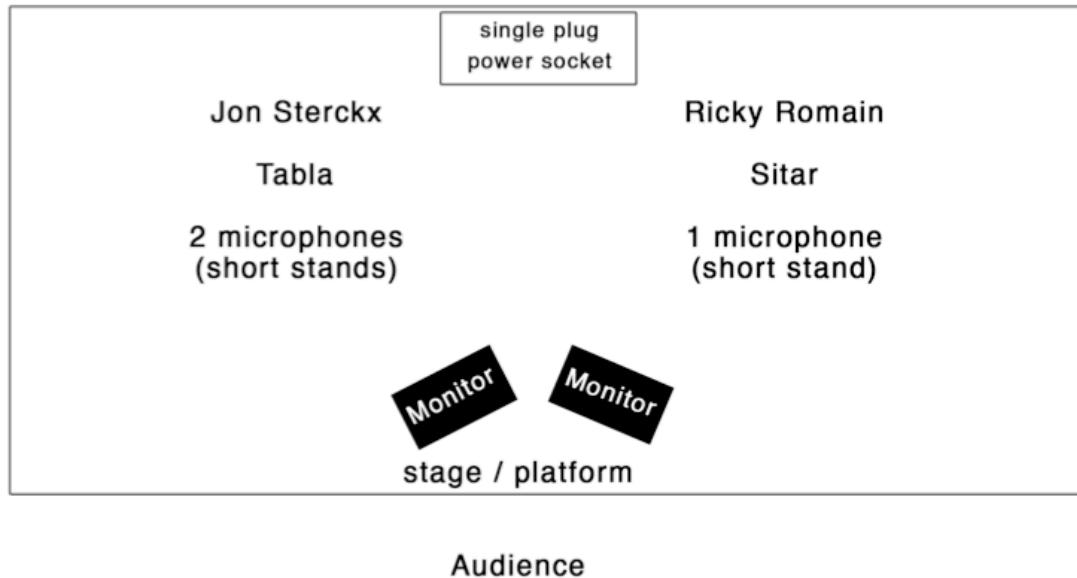

Samswara

Sitar & Tabla Duo

Technical Requirements

Requirements:

PA with 2 stage monitors. 3 instrument microphones with short stands. Power supply on stage.

Parking for 2 vehicles. Stage / platform minimum dimensions:
8ft x 4ft x 1.5ft (2.5m x 1.2m x 0.4m)